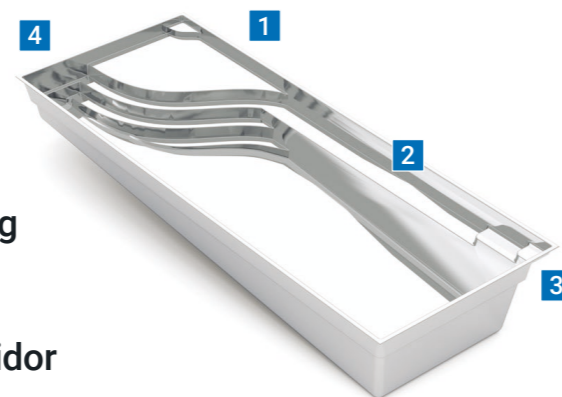

40' Size

length: 40' 0" width: 15' 6"
shallow: 3' 7" depth: 6' 5"

35' Size

length: 35' 0" width: 15' 6"
shallow: 3' 7" depth: 6' 0"

30' Size

length: 30' 0" width: 15' 6"
shallow: 3' 7" depth: 5' 8"

1. Generous Splash Deck
2. Full Length Bench Seating
3. Deep End Steps
4. Unobstructed Swim Corridor

*Measurements referenced herein are approximate and may vary due to enhancements in the manufacturing process made after publication. Measurements are from widest point on each side of outside edges and are provided as a guide. Please consult your Leisure Pools® dealer for more detailed and most current information. Some measurements rounded.