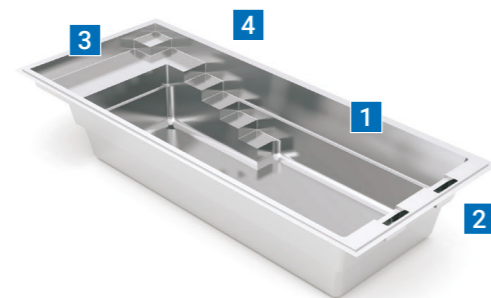

Modern Style
Medium Size

26' Size

length: 26' 4" width: 10' 8"
flat bottom depth: 4' 11"

23' Size

length: 23' 0" width: 10' 8"
flat bottom depth: 4' 11"

The Precision™

Exact, accurate and precise, The Precision™ checks every box for a backyard pool that delivers all the latest features. Inspired by European style and elevated by Australian ingenuity, this pool effortlessly takes contemporary design to a breathtaking new level.

With our patent pending High Water Line design, The Precision™ comes with dual weirs and hidden skimmer boxes that allow this pool to be almost filled with water and still skim debris off the water surface. Once paved, these dual weirs work double-time, hiding the skimmer boxes and presenting itself in class and style. Any leftover

debris simply disappears into the weirs. Backyards may be getting smaller, but our pool designs know no boundaries. The modern rectangular look of The Precision™ is the ideal partner for the expansive splash deck, next to which a single set of stairs leads you into the large swimming space, complete with a flat bottom floor.

1. Unique High Water Level
2. Dual Weir Hidden Skimmers
3. Large Splash Deck
4. Generous Entry Steps