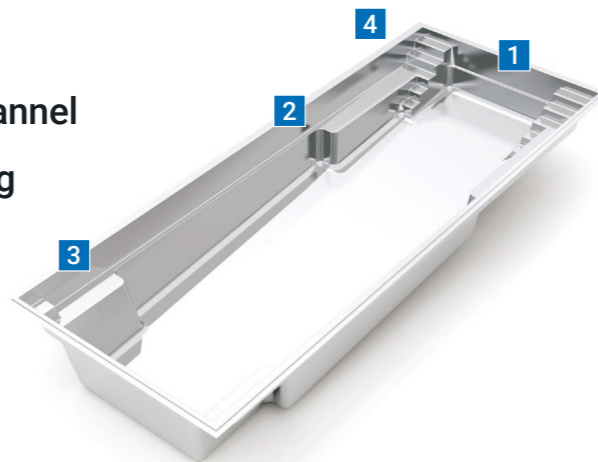

40' Size

length: 40' 0" width: 15' 5"
shallow: 4' 0" depth: 6' 7"

35' Size

length: 35' 0" width: 15' 5"
shallow: 4' 0" depth: 6' 3"

30' Size

length: 30' 0" width: 15' 5"
shallow: 4' 0" depth: 5' 11"

1. Unobstructed Swim Channel
2. Generous Bench Seating
3. Swim Out Ledges
4. Entry & Exit Steps

*Measurements referenced herein are approximate and may vary due to enhancements in the manufacturing process made after publication. Measurements are from widest point on each side of outside edges and are provided as a guide. Please consult your Leisure Pools® dealer for more detailed and most current information. Some measurements rounded.