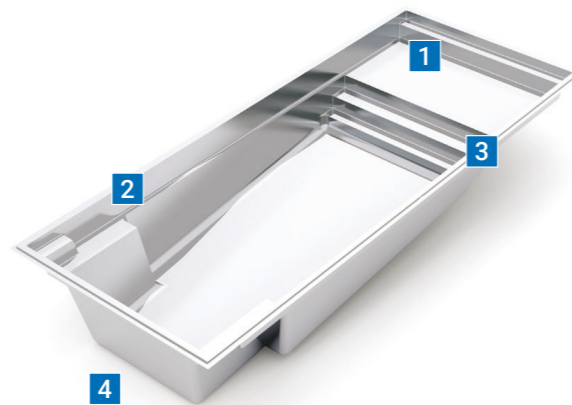

Modern Style
Large Size

35' Size

length: 35' 0" width: 14' 0"
shallow: 4' 4" depth: 6' 6"

30' Size

length: 30' 0" width: 14' 0"
shallow: 4' 4" depth: 6' 0"

The Summit™

Taking its cue from The Pinnacle™, The Summit™ beautifully shares the same design and advantages, from the full-width entry step at the shallow end which easily doubles as an inviting splash deck to its perfectly placed entry and exit steps.

This classic rectangular design is a traditional favorite but does not shy from expressing its innovative side. Ideal for spaces limited in size, The Summit™ is limitless when it comes to all the perks desired in a pool. You will love the deep end swim out benches

and entry and exit steps on either end of the pool for ease of access. And when it comes to landscaping and other design options, The Summit™ readily invites opportunities for waterfalls, furniture and other furnishings to complement its stylish personality.

1. Full Width Splash Deck
2. Swim Out Benches
3. Entry & Exit Steps
4. Narrow Width

*Measurements referenced herein are approximate and may vary due to enhancements in the manufacturing process made after publication. Measurements are from widest point on each side of outside edges and are provided as a guide. Please consult your Leisure Pools® dealer for more detailed and most current information. Some measurements rounded.