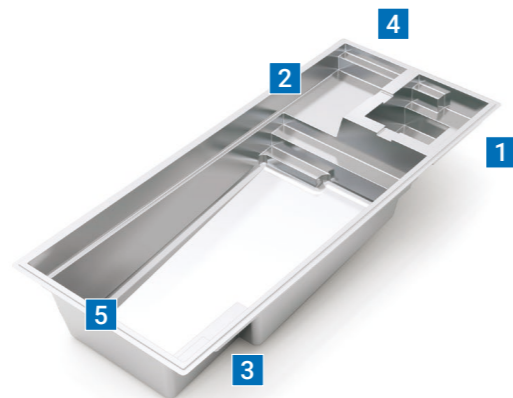

Modern Style
Medium Size

The Limitless™

An exciting version of The Ultimate™ in terms of desirable features, this pool is built with a reduction in width, making it the ideal choice for smaller backyards. The Limitless™ knows no bounds, however, in terms of the luxurious swimming experience it will give you.

Headlining the list of amazing features is the full-size, built-in spa, which is seamlessly integrated into the overall body of the pool. You can choose to operate the spa through the pool's filtration system or through a separate filtration and heating system. Further, the spa comes with unique overflow channels with two spillover ledges, creating an eye-catching waterfall effect. The Limitless™ also comes equipped with a spacious splash deck, ideal

for fun and play for the younger kids. Plus, with its broad-entry step onto the splash deck and then another step leading from the splash deck into the pool, entry and exit from the water has never been easier. The deep end of the pool has a convenient swim-out bench and entry/exit steps. The depth of the pool allows even the tallest of swimmers to enjoy a great workout. All around, this pool invites fitness, fun, and relaxation in one great package.

1. Built-In Spa
2. Integrated Splash Deck
3. Swim Out Bench
4. Entry & Exit Steps
5. Narrow Width