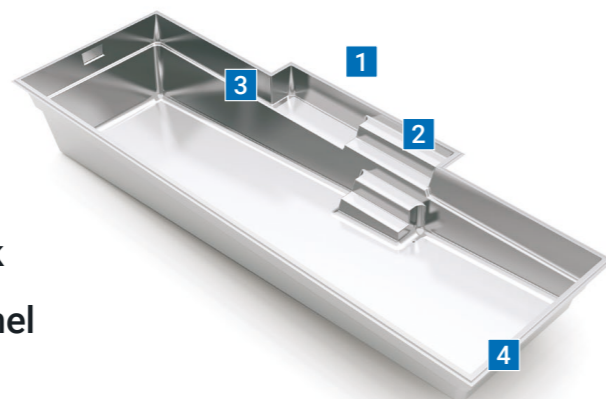

The Elegance™

The Elegance™ pulls out all the stops: ultra-modern square corners, a bold design and clean, crisp lines. As one of the most in-demand designs in the world, this pool is a perfect blend of form and function where sophistication and refinement reside.

Keeping pace with the demand for modern design, The Elegance™ is a decided showstopper with its stunning visual appeal and optimized functionality. With an unobstructed swimming corridor, avid swimmers can comfortably make full use of the space without crowding those who choose to relax in the generous seating area.

Optional spa jets could luxuriously transform this seating space into a relaxing spa area. By integrating the entry/exit steps to the side of the swimming corridor, the area inside the pool is fully maximized. Further, The Elegance™ comes in a variety of sizes to accommodate most any backyard setting.

1. Extended Entry
2. Entry & Exit Steps
3. Bench Seat & Spa Nook
4. End to End Swim Channel