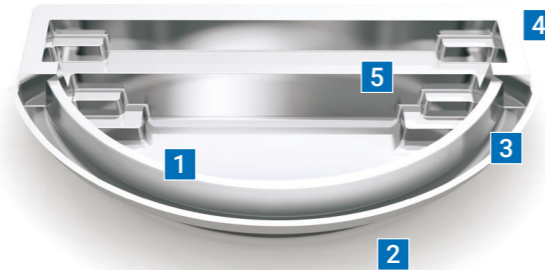

1. Optional Swim Jet System
2. Convenient Entry & Exit Steps
3. Spa Nook (jets optional)
4. Deep End Bench

*Measurements referenced herein are approximate and may vary due to enhancements in the manufacturing process made after publication. Measurements are from widest point on each side of outside edges and are provided as a guide. Please consult your Leisure Pools® dealer for more detailed and most current information. Some measurements rounded.

Freeform Style
Medium Size

The Horizon™

Combining water, earth and nature, The Horizon™ is a unique design, truly unlike any other composite pool produced in the world today.

With a stunning wrap around infinity-edge, you are invited to watch the water surface disappear into a beautiful panoramic view of your backyard. The infinity-edge has been designed with a recirculating water system in which water will flow over the top, then cascade into a built-in reservoir before being returned to the pool. A full-width bench provides seating in the water, where optional spa jets can be added to enhance your

1. Infinity Edge Design
2. Flat Bottom Pool
3. Built-In Catch Basin
4. Internal & External Steps
5. Submerged Bench Seating

*Measurements referenced herein are approximate and may vary due to enhancements in the manufacturing process made after publication. Measurements are from widest point on each side of outside edges and are provided as a guide. Please consult your Leisure Pools® dealer for more detailed and most current information. Some measurements rounded.